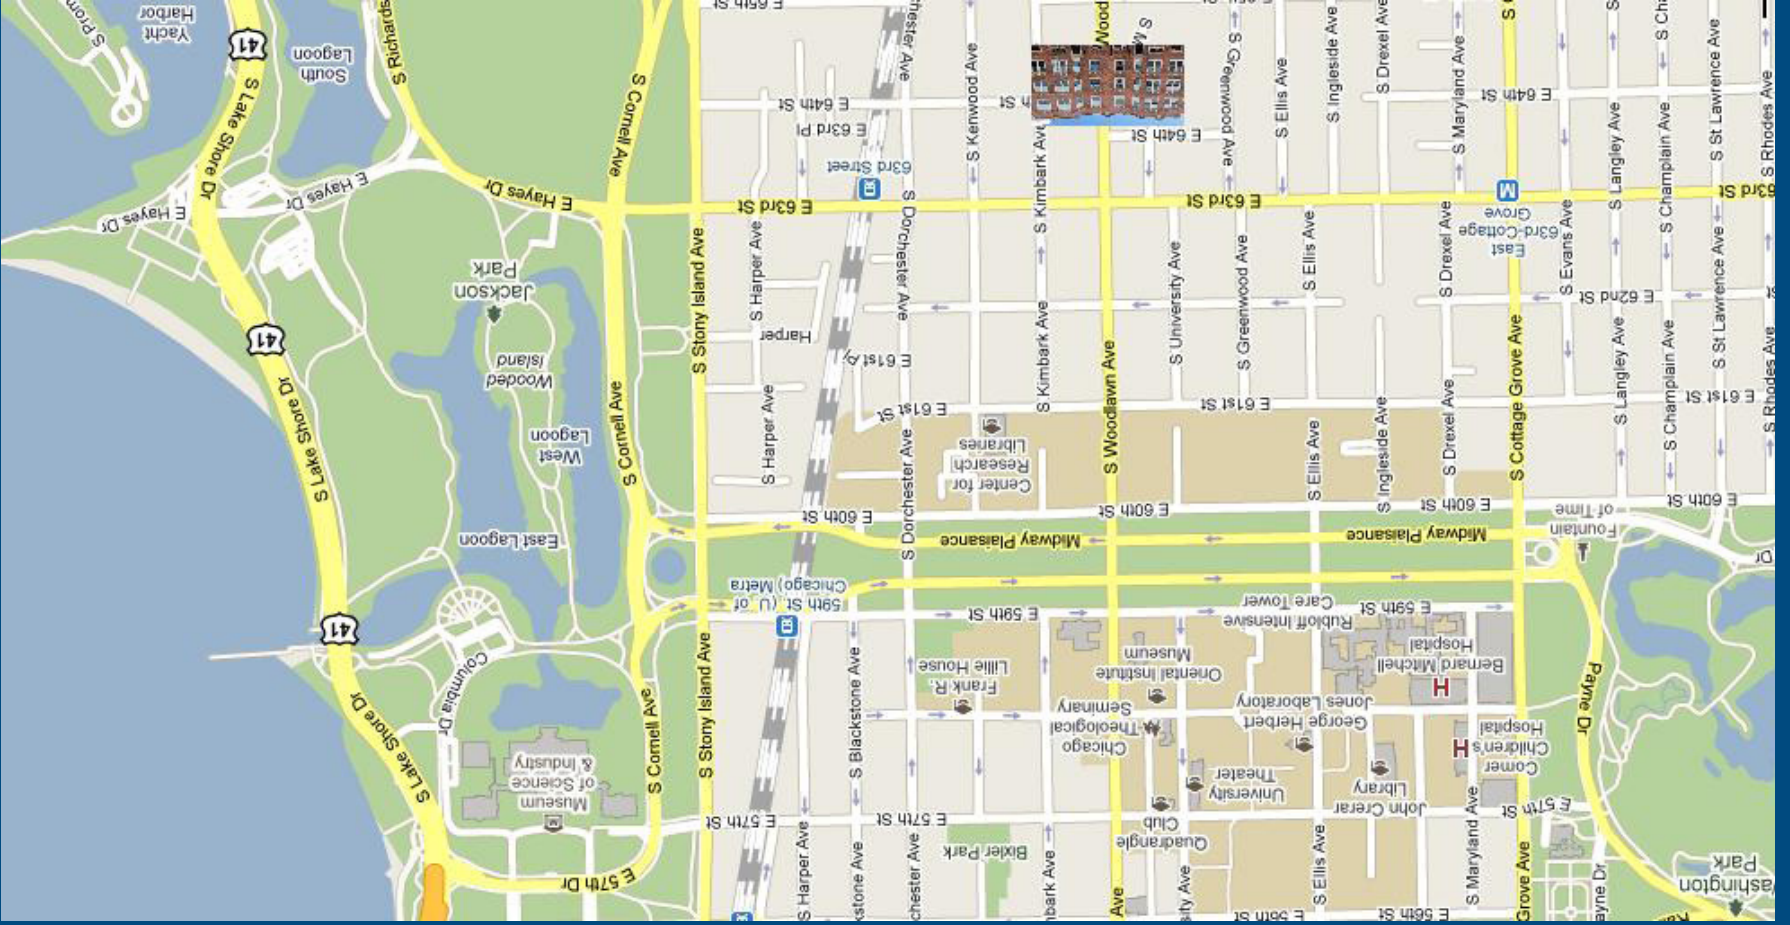

WHATASSTEELE.COM

WOODLAWN MANOR
6420-26 S. Woodlawn

Woodlawn, located on the South Side of the City of Chicago, is one of 77 well defined Chicago community areas. It is bounded by Lake Michigan to the east, 60th Street (beyond which are the University of Chicago and Hyde Park) to the north, Martin Luther King Drive to the west, and, mostly, 67th Street to the south.

Both Hyde Park Career Academy and the all-boys Catholic Mount Carmel High School reside in this neighborhood, and much of its eastern portion is occupied by Jackson Park.

Woodlawn has made great strides as a neighborhood and community, including many new development projects, such as Woodlawn Manor.

WOODLAWN