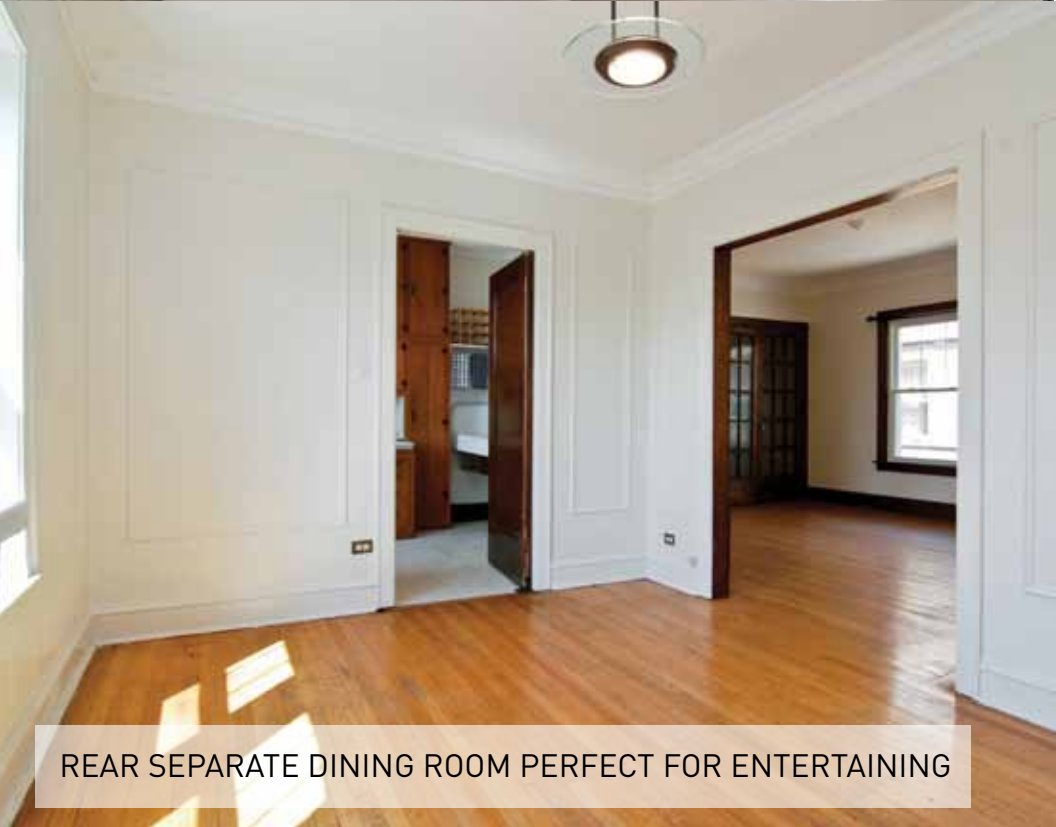

MASTER BEDROOM W/ BUILT IN WARDROBE

CLASSIC BATH W/ SUBWAY TILE & PEDESTAL SINK

LIVING ROOM W/ GORGEOUS VINTAGE DETAILS INCLUDING FRENCH DOORS & WALNUT TRIM

REAR SEPARATE DINING ROOM PERFECT FOR ENTERTAINING