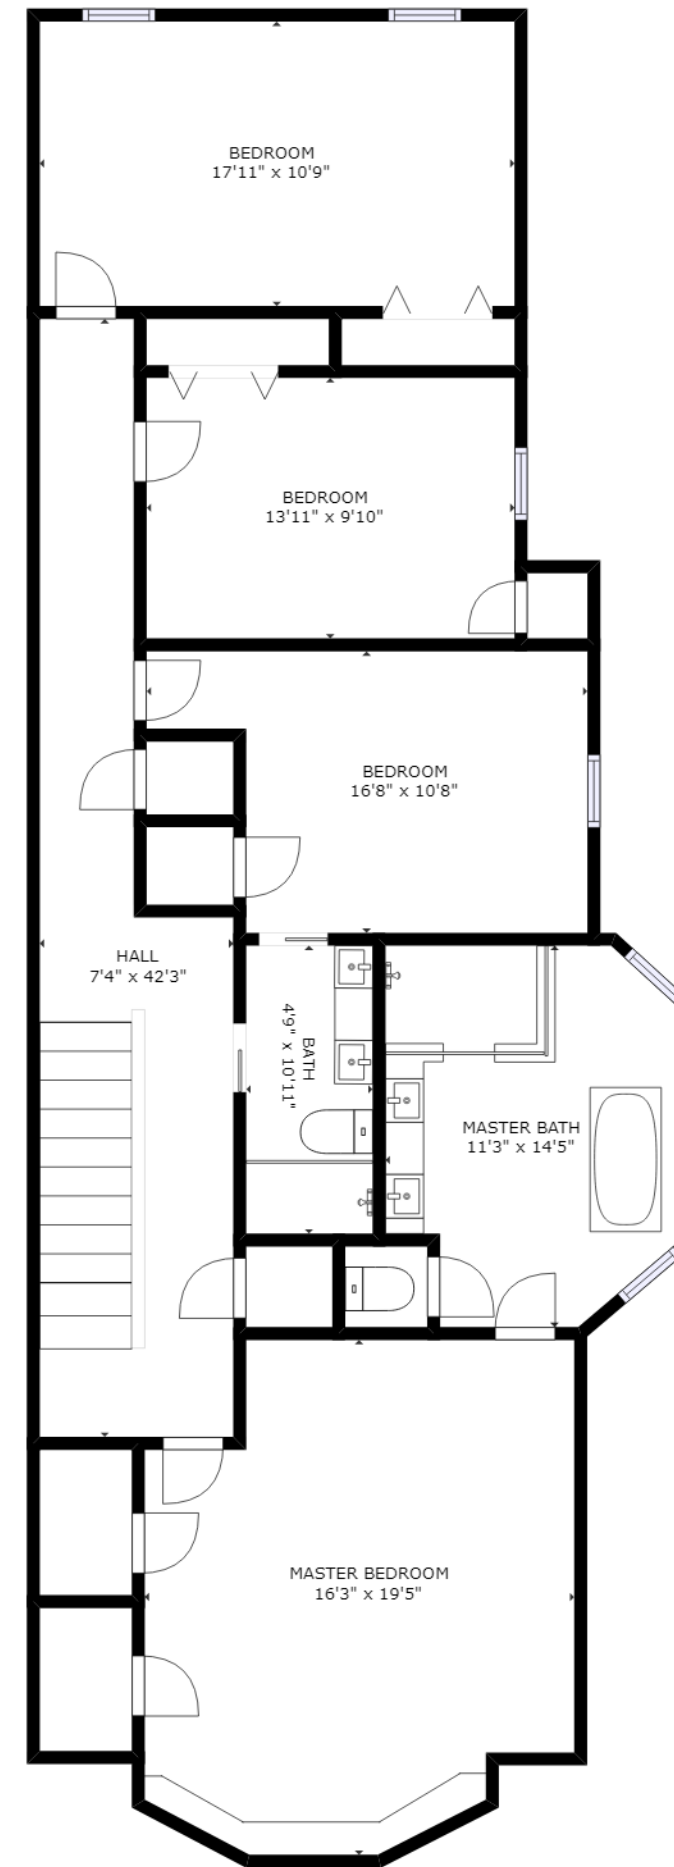

# 930 E 42<sup>nd</sup> Place

Lower Level

Main Level

2nd Level

Top Level

**Hasani Steele**

877-724-0070, ext. 7

Mobile: 312-735-9971 | Fax: 877-724-0070