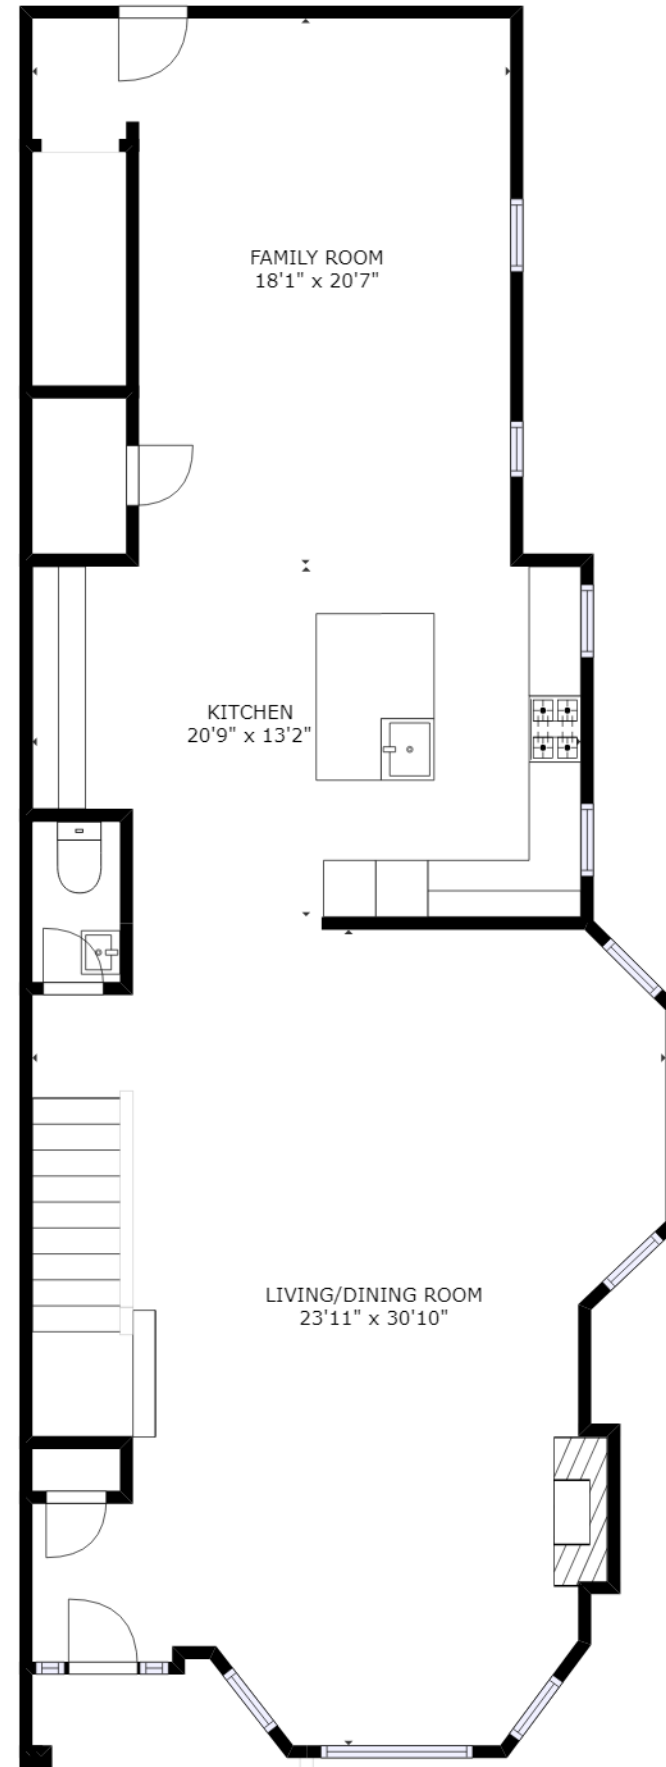

# 930 E 42<sup>nd</sup> Place

Lower Level

Main Level

2nd Level

Top Level

**Hasani Steele**

877-724-0070, ext. 7

Mobile: 312-735-9971 | Fax: 877-724-0070