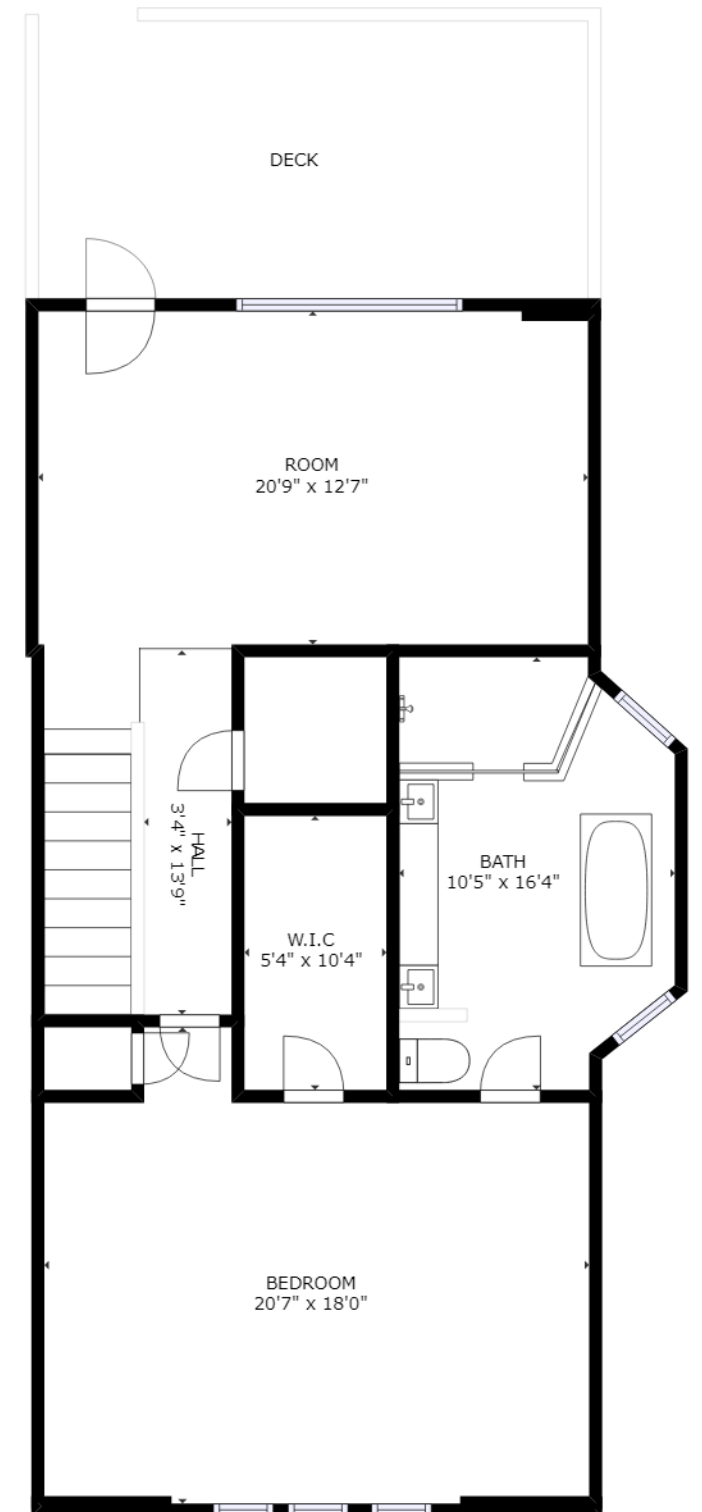

# 930 E 42<sup>nd</sup> Place

Lower Level

Main Level

2nd Level

Top Level

**Hasani Steele**

877-724-0070, ext. 7

Mobile: 312-735-9971 | Fax: 877-724-0070