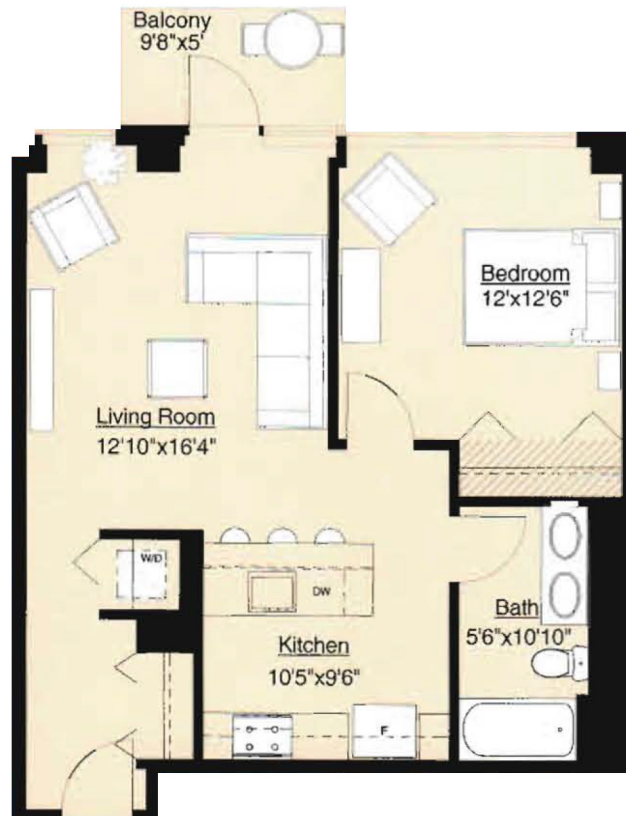

FLOORPLANS

565 W Quincy | Unit 1801

STEELE
CONSULTING GROUP

HASANI STEELE

877-724-0070 ext. 7

Mobile: 312-735-9971 | Fax: 877-724-0070

✉ hasani@whatasteele.com | www.whatasteele.com

[f/whatasteele](https://www.facebook.com/whatasteele) | [in/in/whatasteele](https://www.linkedin.com/company/whatasteele)