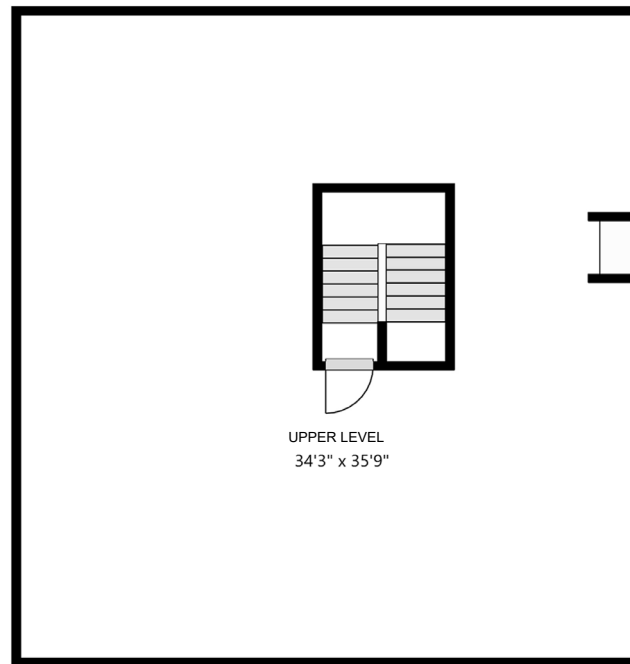

FLOORPLANS

1231 62nd Place

Main Level

2nd Level

Lower Level

3rd Level

HASANI STEELE

877-724-0070 ext. 7