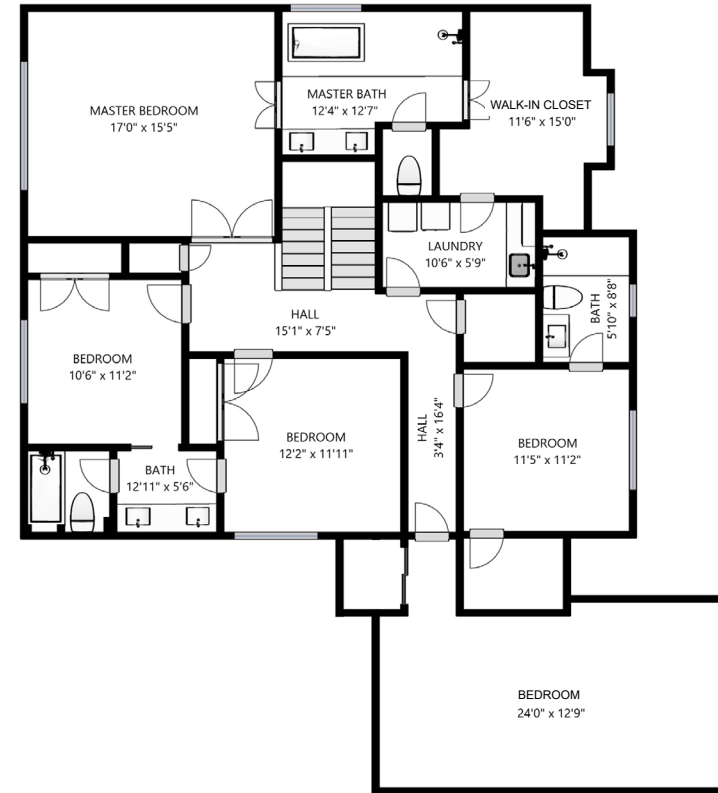

FLOORPLANS

1231 62nd Place

Main Level

2nd Level

Lower Level

3rd Level

HASANI STEELE

877-724-0070 ext. 7