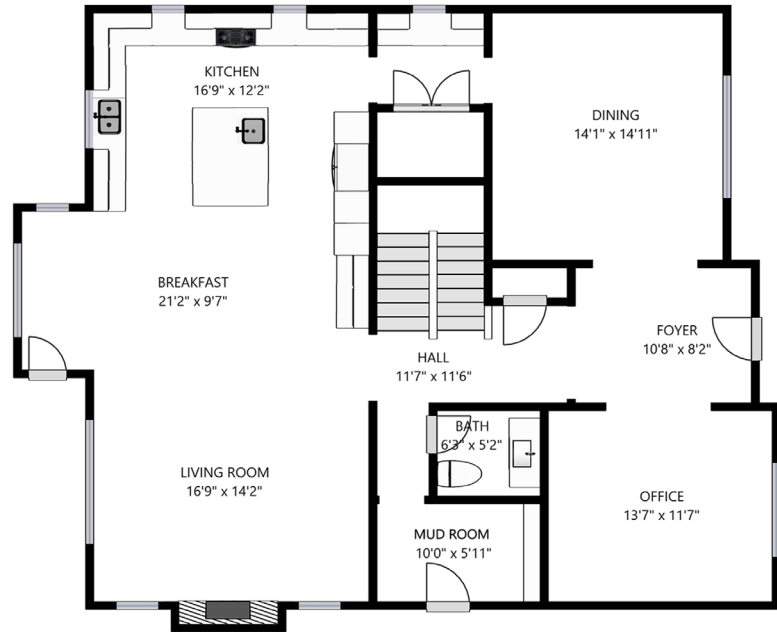

FLOORPLANS

1231 62nd Place

Main Level

2nd Level

Lower Level

3rd Level

HASANI STEELE

877-724-0070 ext. 7